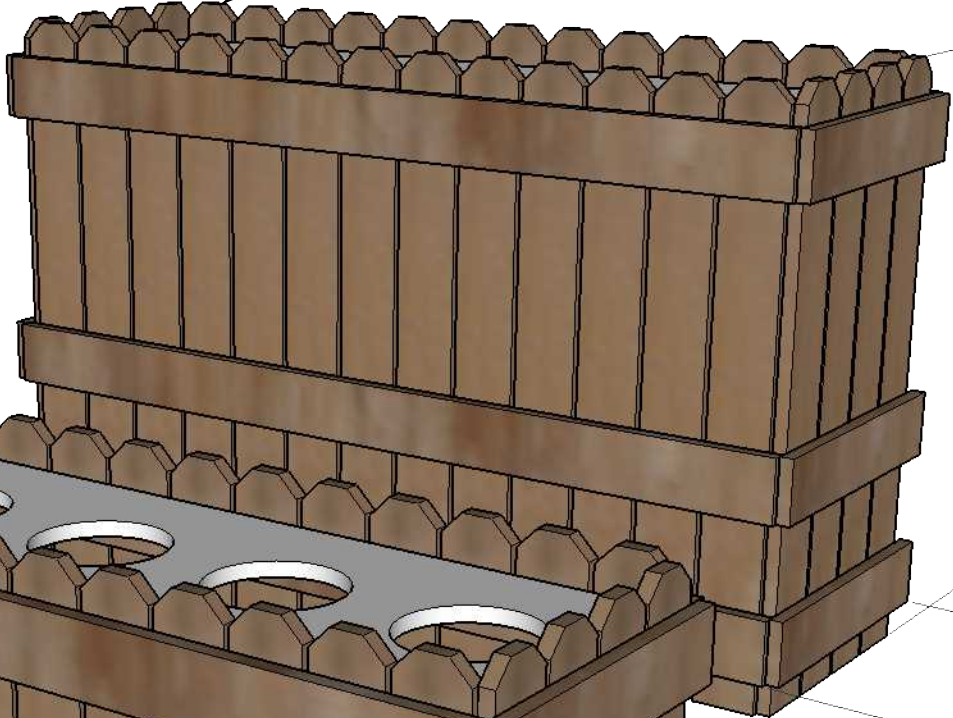

FLOWER CONTAINERS
NOT INCLUDED

ROUGH CEDAR

MDF WITH LAMINATE

32"

17"

16"

51 1/2"

17"