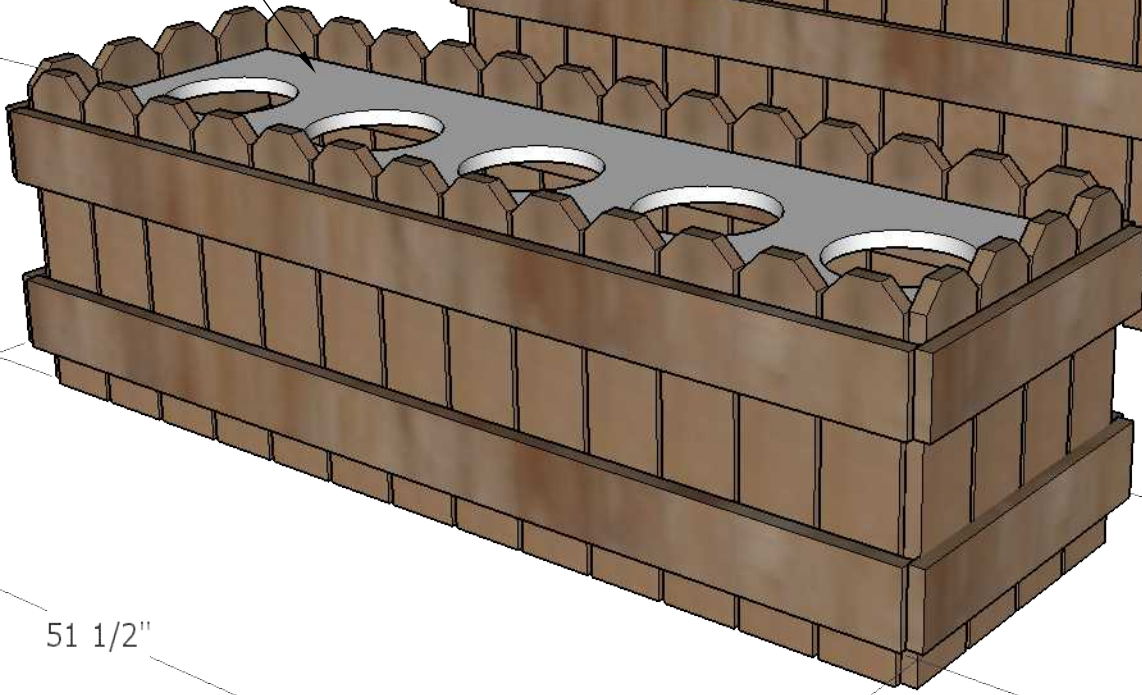

FLOWER CONTAINERS
NOT INCLUDED

ROUGH CEDAR

MDF WITH LAMINATE

32"

17"

16"

51 1/2"

17"